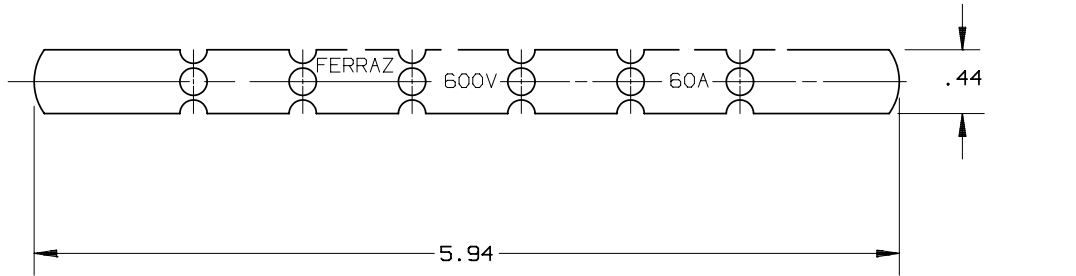

REV	DATE	ECO	DESCRIPTION	BY	CK	APP
-	8-24-10	NA	INITIAL RELEASE	LDB	NA	(SEE ECO)

MERSEN USA NEWBURYPORT-MA. LLC
374 MERRIMAC STREET
NEWBURYPORT, MA 01950

PRODUCT MANAGER

DESIGN ENGINEER

SIGN:
DATE:

SIGN:
DATE:

RLS(35-60)

RENEWABLE LINK

35-60A 600V

OUTLINE DIMENSIONS
NOT TO BE USED FOR PRODUCTION

701527