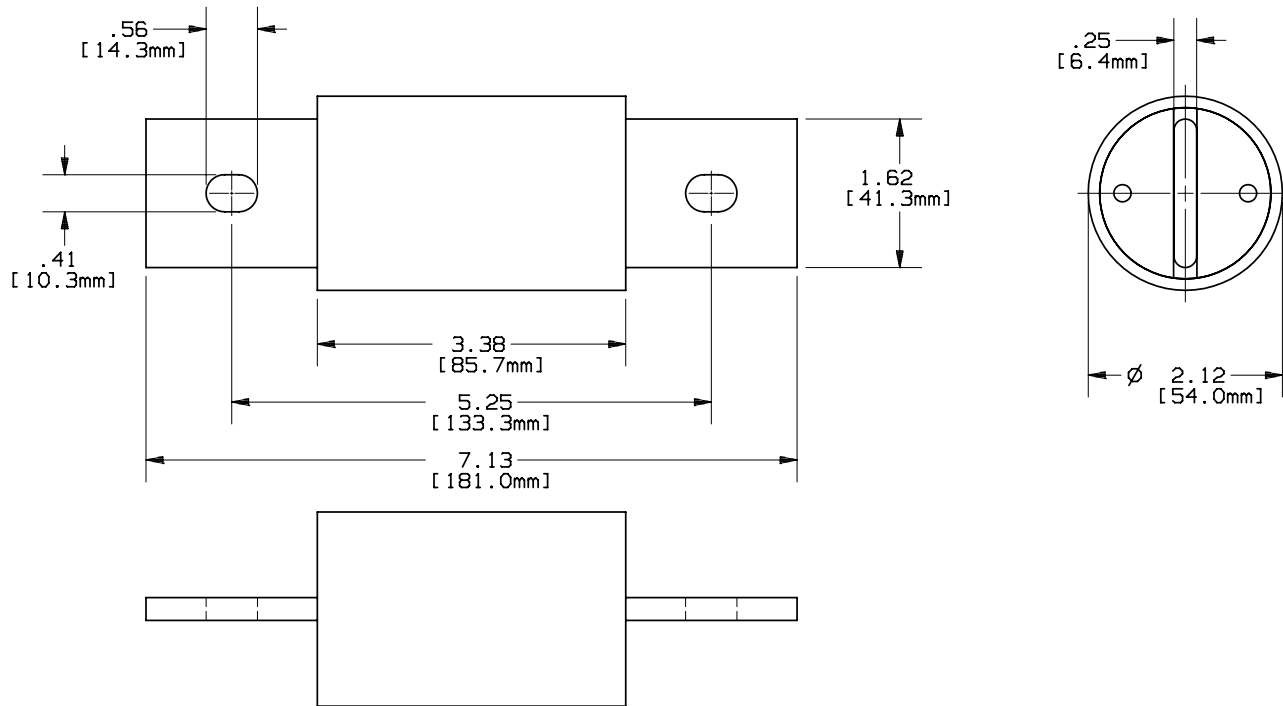

REV	DATE	ECO	DESCRIPTION	BY	CK	APP
-	8-26-10	NA	INITIAL RELEASE	LDB		(SEE ECO)

MERSEN USA NEWBURYPORT-MA, LLC
374 MERRIMAC STREET
NEWBURYPORT, MA 01950

HP6J(225-400)
PHOTOVOLTAIC FUSE CLASS J
225-400A 600VDC

OUTLINE DIMENSIONS
NOT TO BE USED FOR PRODUCTION

701550

PRODUCT MANAGER
SIGN:
DATE:

DESIGN ENGINEER
SIGN:
DATE: