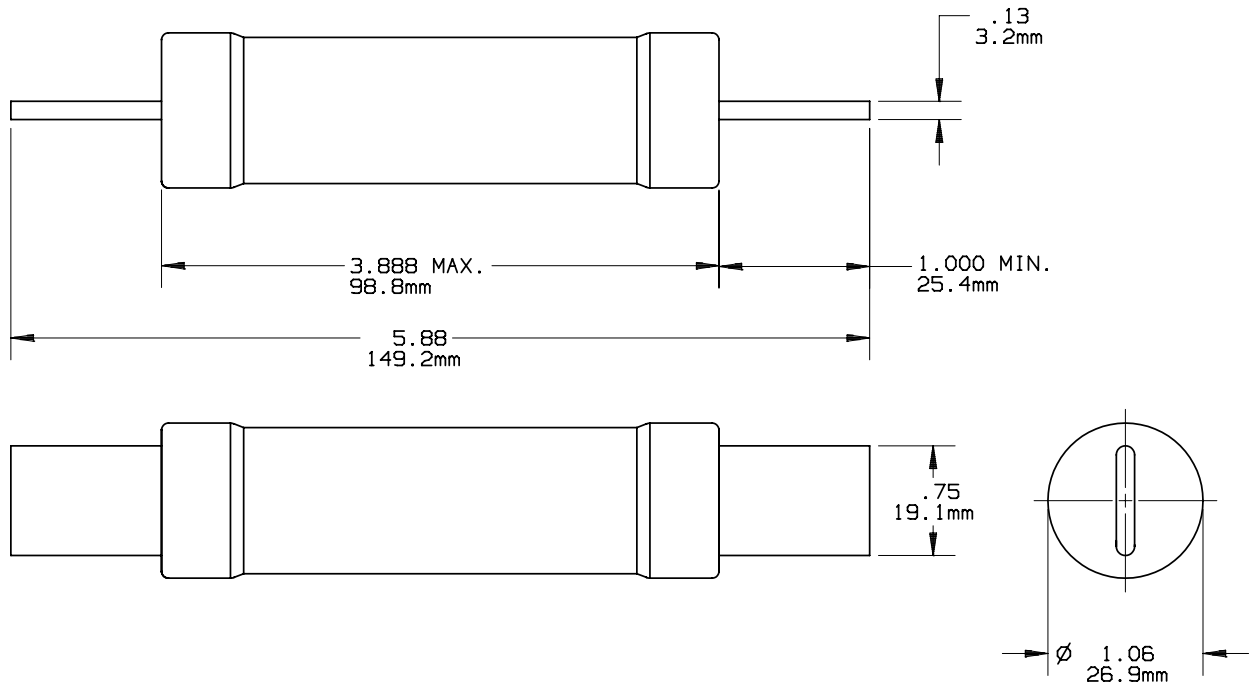

REV	DATE	ECO	DESCRIPTION	BY	CK	APP
-	11-29-10	NA	INITIAL RELEASE	LDB	NA	NA

 MERSEN USA NEWBURYPORT-MA, LLC 374 MERRIMAC STREET NEWBURYPORT, MA 01950		CRN(70-100)  ONE TIME 70-100A,      250V		OUTLINE DIMENSIONS NOT TO BE USED FOR PRODUCTION  701578
PRODUCT MANAGER  SIGN: DATE:	DESIGN ENGINEER  SIGN: DATE:			