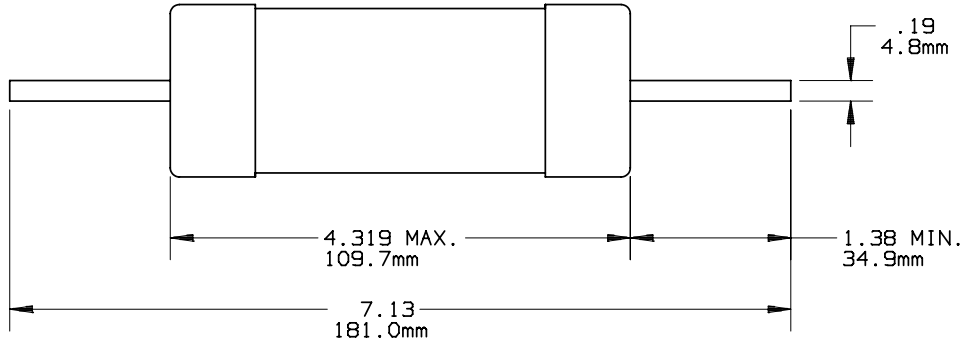

REV	DATE	ECO	DESCRIPTION	BY	CK	APP
-	11-29-10	NA	INITIAL RELEASE	LDB	NA	NA

MERSEN USA NEWBURYPORT-MA, LLC
374 MERRIMAC STREET
NEWBURYPORT, MA 01950

CRN(110-200)

ONE TIME

110-200A 250V

OUTLINE DIMENSIONS
NOT TO BE USED FOR PRODUCTION

701581

PRODUCT MANAGER

DESIGN ENGINEER

SIGN:

SIGN:

DATE:

DATE: