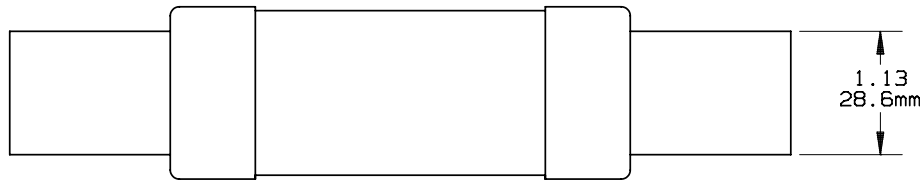

REV	DATE	ECO	DESCRIPTION	BY	CK	APP
-	11-29-10	NA	INITIAL RELEASE	LDB	NA	NA

MERSEN USA NEWBURYPORT-MA, LLC
 374 MERRIMAC STREET
 NEWBURYPORT, MA 01950

CRN(110-200)

ONE TIME

110-200A 250V

OUTLINE DIMENSIONS
 NOT TO BE USED FOR PRODUCTION