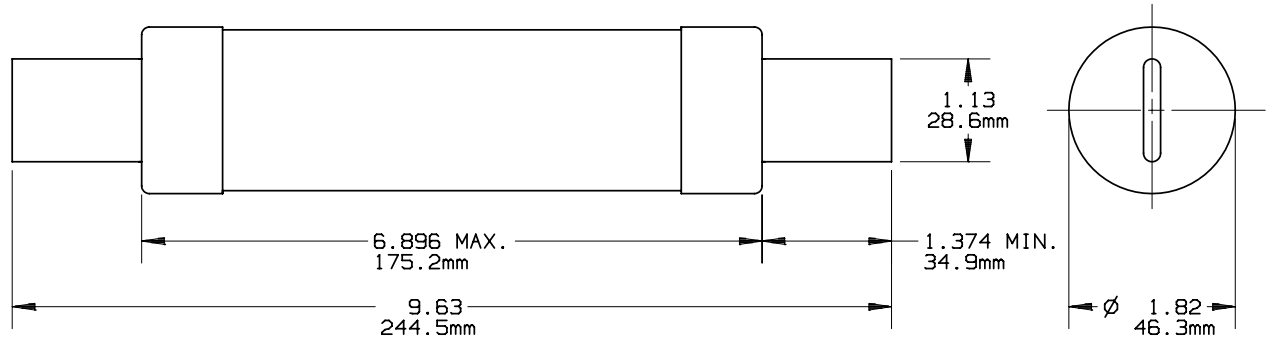

REV	DATE	ECO	DESCRIPTION	BY	CK	APP
-	12-1-10	NA	INITIAL RELEASE	LDB	NA	NA

MERSEN USA NEWBURYPORT-MA, LLC
374 MERRIMAC STREET
NEWBURYPORT, MA 01950

NRS(110-200)

OUTLINE DIMENSIONS
NOT TO BE USED FOR PRODUCTION

PRODUCT MANAGER

DESIGN ENGINEER

ONE TIME

701589

SIGN:
DATE:

SIGN:
DATE:

110-200A 600V