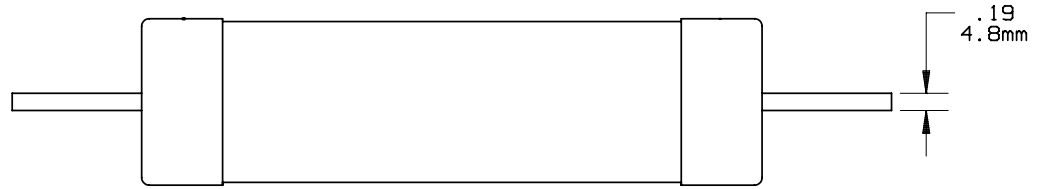

REV	DATE	ECO	DESCRIPTION	BY	CK	APP
-	12-1-10	NA	INITIAL RELEASE	LDB	NA	NA

MERSEN USA NEWBURYPORT-MA, LLC
374 MERRIMAC STREET
NEWBURYPORT, MA 01950

NRS(110-200)

OUTLINE DIMENSIONS
NOT TO BE USED FOR PRODUCTION

PRODUCT MANAGER

DESIGN ENGINEER

ONE TIME

701589

SIGN:
DATE:

SIGN:
DATE:

110-200A 600V