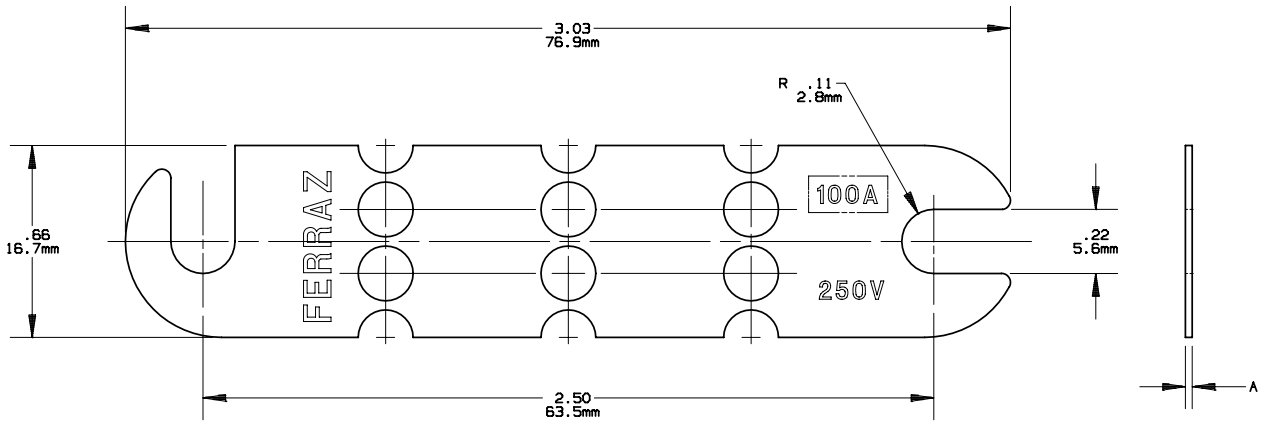

REV	DATE	ECO	DESCRIPTION	BY	CK	APP
-	12/02/10	NA	INITIAL RELEASE	GDR	NA	NA

AMPS	"A"
70	0.014"
80	0.0165"
90	0.020"
100	0.023"

MERSON USA NEWBURYPORT-MA, LLC
 374 MERRIMAC STREET
 NEWBURYPORT, MA 01950

PRODUCT MANAGER

DESIGN ENGINEER

SIGN:
 DATE:

SIGN:
 DATE:

RL (70-100)
 RENEWABLE LINK
 70-100A 250V

OUTLINE DIMENSIONS
 NOT TO BE USED FOR PRODUCTION

701604