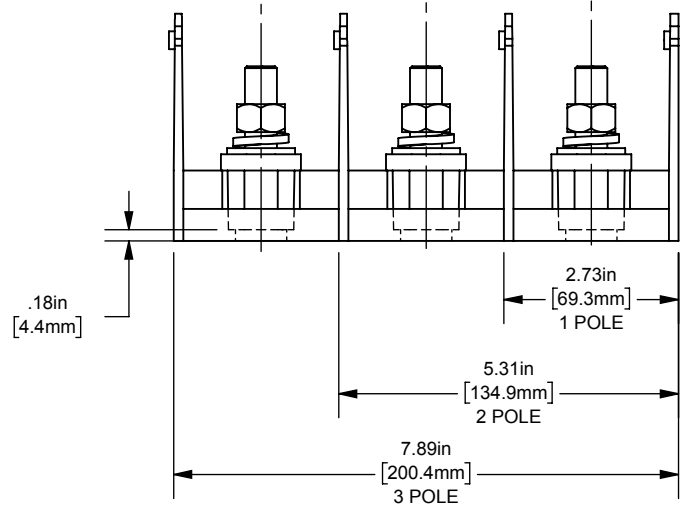

REV.	DATE	ECO	DESCRIPTION	BY	CK	APP
-	8/12/2013	NA	INITIAL RELEASE	LDB	NA	NA

DIMENSIONS IN [ ] ARE MILLIMETERS

MERSEN USA NEWBURYPORT-MA, LLC
374 MERRIMAC STREET
NEWBURYPORT, MA 01950

MPDB6822(0, 1, 2, 3)

PDB- ADDER, 1 TO 3 POLE

(1) 1/2x1-3/8 X (1) 1/2x1-3/8 STUDS COPPER

OUTLINE DIMENSIONS
NOT TO BE USED FOR PRODUCTION

701915

PRODUCT MANAGER
SIGN:
DATE:

DESIGN ENGINEER
SIGN:
DATE: