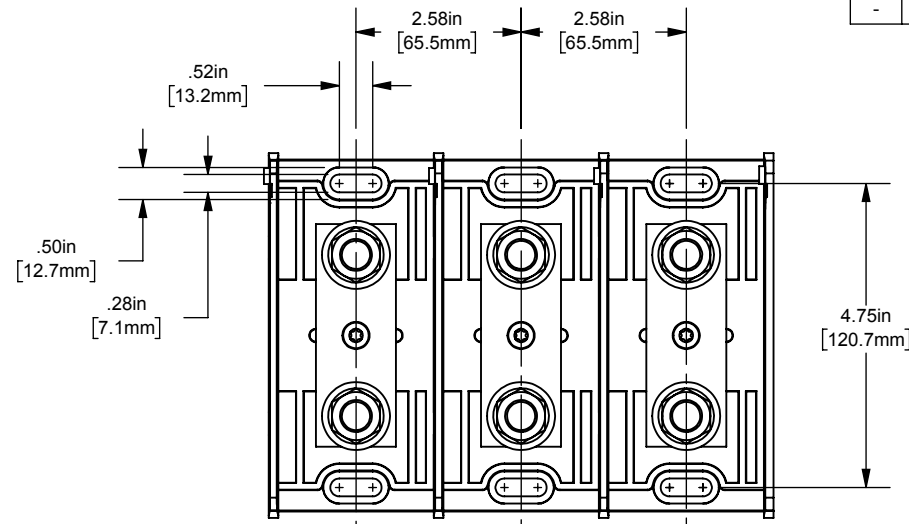

REV.	DATE	ECO	DESCRIPTION	BY	CK	APP
-	8/12/2013	NA	INITIAL RELEASE	LDB	NA	NA

DIMENSIONS IN [ ] ARE MILLIMETERS

MERSEN USA NEWBURYPORT-MA, LLC
374 MERRIMAC STREET
NEWBURYPORT, MA 01950

MPDB6822(0, 1, 2, 3)

PDB- ADDER, 1 TO 3 POLE

(1) 1/2x1-3/8 X (1) 1/2x1-3/8 STUDS COPPER

OUTLINE DIMENSIONS
NOT TO BE USED FOR PRODUCTION

701915

PRODUCT MANAGER
SIGN:
DATE:

DESIGN ENGINEER
SIGN:
DATE: