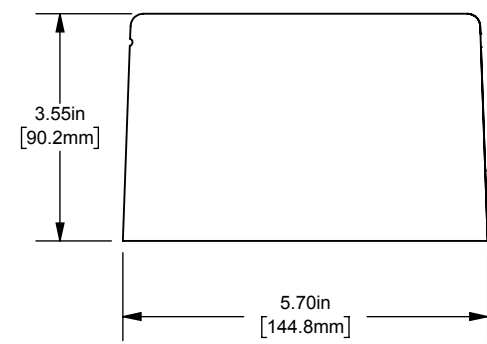

REV.	DATE	ECO	DESCRIPTION	BY	CK	APP
-	8/12/2013	NA	INITIAL RELEASE	LDB	NA	NA

DIMENSIONS IN [ ] ARE MILLIMETERS

MERSEN USA NEWBURYPORT-MA, LLC
374 MERRIMAC STREET
NEWBURYPORT, MA 01950

MPDB6822(0, 1, 2, 3)

PDB- ADDER, 1 TO 3 POLE

(1) 1/2x1-3/8 X (1) 1/2x1-3/8 STUDS COPPER

OUTLINE DIMENSIONS
NOT TO BE USED FOR PRODUCTION

701915

PRODUCT MANAGER
SIGN:
DATE:

DESIGN ENGINEER
SIGN:
DATE: