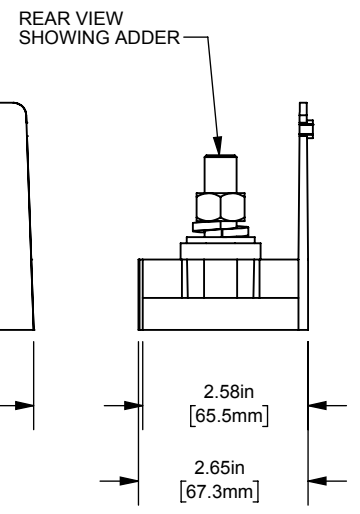

REV.	DATE	ECO	DESCRIPTION	BY	CK	APP
-	8/12/2013	NA	INITIAL RELEASE	LDB	NA	NA

DIMENSIONS IN [ ] ARE MILLIMETERS

MERSEN USA NEWBURYPORT-MA, LLC
374 MERRIMAC STREET
NEWBURYPORT, MA 01950

MPDB6822(0, 1, 2, 3)

PDB- ADDER, 1 TO 3 POLE

(1) 1/2x1-3/8 X (1) 1/2x1-3/8 STUDS COPPER

OUTLINE DIMENSIONS
NOT TO BE USED FOR PRODUCTION

701915

PRODUCT MANAGER
SIGN:
DATE:

DESIGN ENGINEER
SIGN:
DATE: