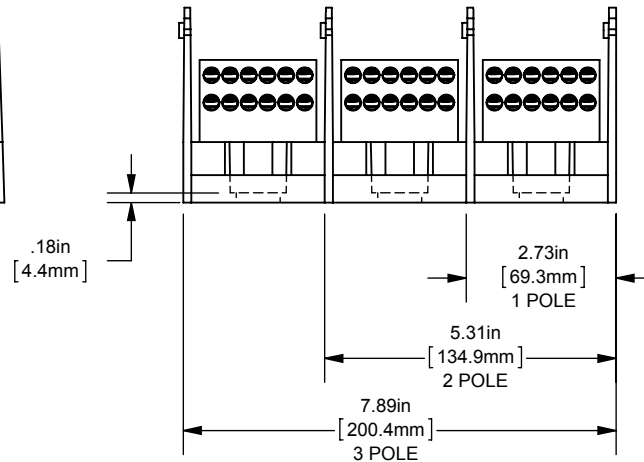

REV.	DATE	ECO	DESCRIPTION	BY	CK	APP
-	8/23/2013	NA	INITIAL RELEASE	LDB	NA	NA

DIMENSIONS IN [ ] ARE MILLIMETERS

MERSEN USA NEWBURYPORT-MA, LLC
374 MERRIMAC STREET
NEWBURYPORT, MA 01950

MPDB6908(0,1,2,3)

PDB -ADDER, 1 TO 3 POLES

(1) 500-4 X (12) 4-14 ALUMINUM

OUTLINE DIMENSIONS
NOT TO BE USED FOR PRODUCTION

701940

PRODUCT MANAGER

SIGN:

DATE:

DESIGN ENGINEER

SIGN:

DATE: