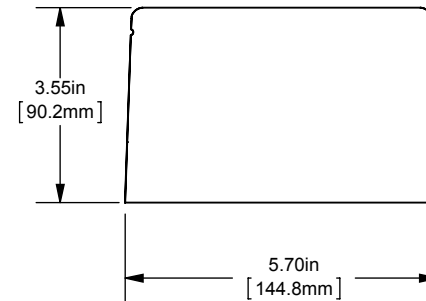

REV.	DATE	ECO	DESCRIPTION	BY	CK	APP
-	8/23/2013	NA	INITIAL RELEASE	LDB	NA	NA

DIMENSIONS IN [] ARE MILLIMETERS

MERSEN USA NEWBURYPORT-MA, LLC
374 MERRIMAC STREET
NEWBURYPORT, MA 01950

MPDB6908(0,1,2,3)

PDB -ADDER, 1 TO 3 POLES

(1) 500-4 X (12) 4-14 ALUMINUM

OUTLINE DIMENSIONS
NOT TO BE USED FOR PRODUCTION

701940

PRODUCT MANAGER

SIGN:

DATE:

DESIGN ENGINEER

SIGN: