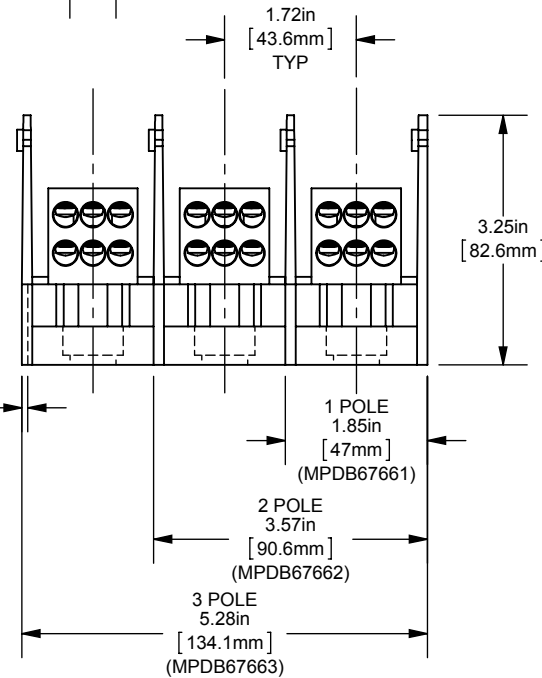

REV.	DATE	ECO	DESCRIPTION	BY	CK	APP
-	8/26/2013	N/A	INITIAL RELEASE	GDR	N/A	N/A

BACK VIEW
ADDER
(MPDB67660)
SHOWN

DIMENSIONS IN [ ] ARE MILLIMETERS

MERSEN USA NEWBURYPORT-MA, LLC
374 MERRIMAC STREET
NEWBURYPORT, MA 01950

MPDB(67660,67661,67662,67663)

PDB 1-3, ADDER ALUMINUM INTERMEDIATE

(1) 350-6 X (6) 2-14

OUTLINE DIMENSIONS
NOT TO BE USED FOR PRODUCTION

701949

PRODUCT MANAGER

SIGN:

DATE:

DESIGN ENGINEER

SIGN:

DATE: (SEE ECO)