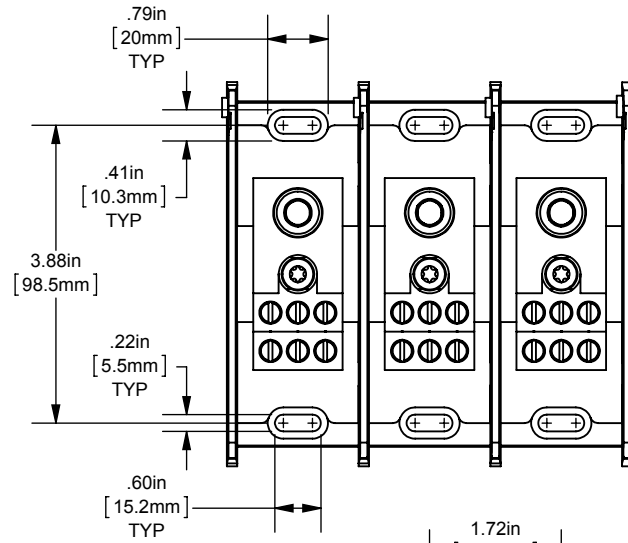

REV.	DATE	ECO	DESCRIPTION	BY	CK	APP
-	8/26/2013	N/A	INITIAL RELEASE	GDR	N/A	N/A

BACK VIEW
ADDER
(MPDB67660)
SHOWN

DIMENSIONS IN [ ] ARE MILLIMETERS

MERSEN USA NEWBURYPORT-MA, LLC
374 MERRIMAC STREET
NEWBURYPORT, MA 01950

MPDB(67660,67661,67662,67663)

PDB 1-3, ADDER ALUMINUM INTERMEDIATE

(1) 350-6 X (6) 2-14

OUTLINE DIMENSIONS
NOT TO BE USED FOR PRODUCTION

701949

PRODUCT MANAGER

SIGN:

DATE:

DESIGN ENGINEER

SIGN:

DATE: (SEE ECO)