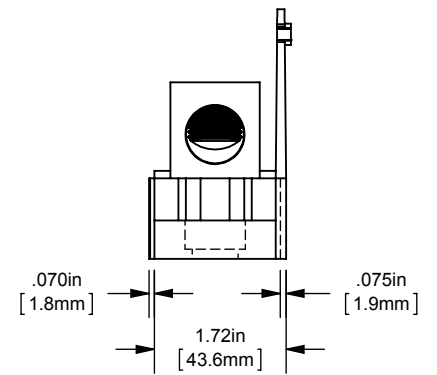

REV.	DATE	ECO	DESCRIPTION	BY	CK	APP
-	8/26/2013	N/A	INITIAL RELEASE	GDR	N/A	N/A

BACK VIEW
ADDER
(MPDB67660)
SHOWN

DIMENSIONS IN [ ] ARE MILLIMETERS

MERSEN USA NEWBURYPORT-MA, LLC
374 MERRIMAC STREET
NEWBURYPORT, MA 01950

MPDB(67660,67661,67662,67663)

PDB 1-3, ADDER ALUMINUM INTERMEDIATE

(1) 350-6 X (6) 2-14

OUTLINE DIMENSIONS
NOT TO BE USED FOR PRODUCTION

701949

PRODUCT MANAGER

SIGN:

DATE:

DESIGN ENGINEER

SIGN:

DATE: (SEE ECO)