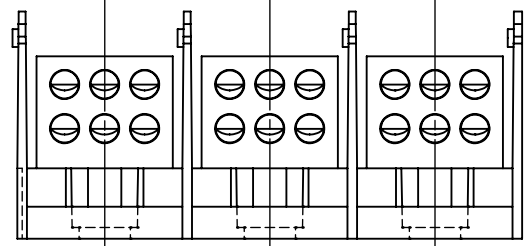

REV.	DATE	ECO	DESCRIPTION	BY	CK	APP
-	9/20/2013	N/A	INITIAL RELEASE	GDR	N/A	N/A

BACK VIEW
ADDER
(MPDB69030)
SHOWN

DIMENSIONS IN [ ] ARE MILLIMETERS

MERSEN USA NEWBURYPORT-MA, LLC
374 MERRIMAC STREET
NEWBURYPORT, MA 01950

MPDB(69030, 69031, 69032, 69033)

PDB 1-3P, ADDER ALUMINUM LARGE

(1) 1000-250 X (6) 2/0-14

OUTLINE DIMENSIONS
NOT TO BE USED FOR PRODUCTION

702017

PRODUCT MANAGER
SIGN:
DATE:

DESIGN ENGINEER
SIGN:
DATE: (SEE ECO)