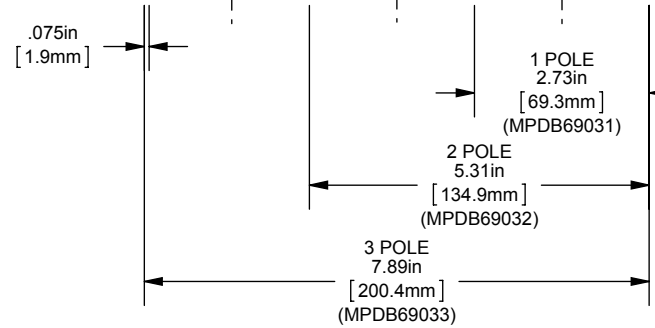

REV.	DATE	ECO	DESCRIPTION	BY	CK	APP
-	9/20/2013	N/A	INITIAL RELEASE	GDR	N/A	N/A

BACK VIEW
ADDER
(MPDB69030)
SHOWN

DIMENSIONS IN [ ] ARE MILLIMETERS

MERSEN USA NEWBURYPORT-MA, LLC
374 MERRIMAC STREET
NEWBURYPORT, MA 01950

MPDB(69030, 69031, 69032, 69033)

PDB 1-3P, ADDER ALUMINUM LARGE

(1) 1000-250 X (6) 2/0-14

OUTLINE DIMENSIONS
NOT TO BE USED FOR PRODUCTION

702017

PRODUCT MANAGER
SIGN:
DATE:

DESIGN ENGINEER
SIGN:
DATE: (SEE ECO)