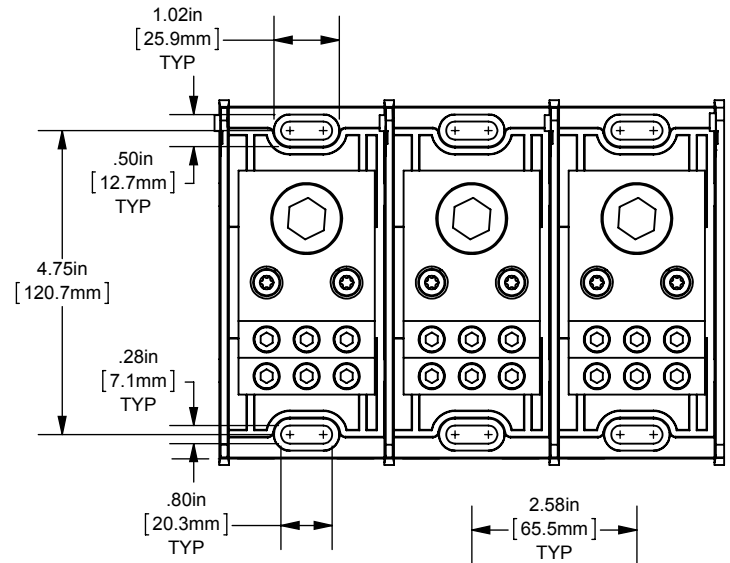

REV.	DATE	ECO	DESCRIPTION	BY	CK	APP
-	9/20/2013	N/A	INITIAL RELEASE	GDR	N/A	N/A

BACK VIEW  
ADDER  
(MPDB69030)  
SHOWN

DIMENSIONS IN [ ] ARE MILLIMETERS

MERSEN USA NEWBURYPORT-MA, LLC  
374 MERRIMAC STREET  
NEWBURYPORT, MA 01950

MPDB(69030, 69031, 69032, 69033)

PDB 1-3P, ADDER ALUMINUM LARGE

(1) 1000-250 X (6) 2/0-14

OUTLINE DIMENSIONS  
NOT TO BE USED FOR PRODUCTION

702017

**PRODUCT MANAGER**  
SIGN:  
DATE:

**DESIGN ENGINEER**  
SIGN:  
DATE: (SEE ECO)