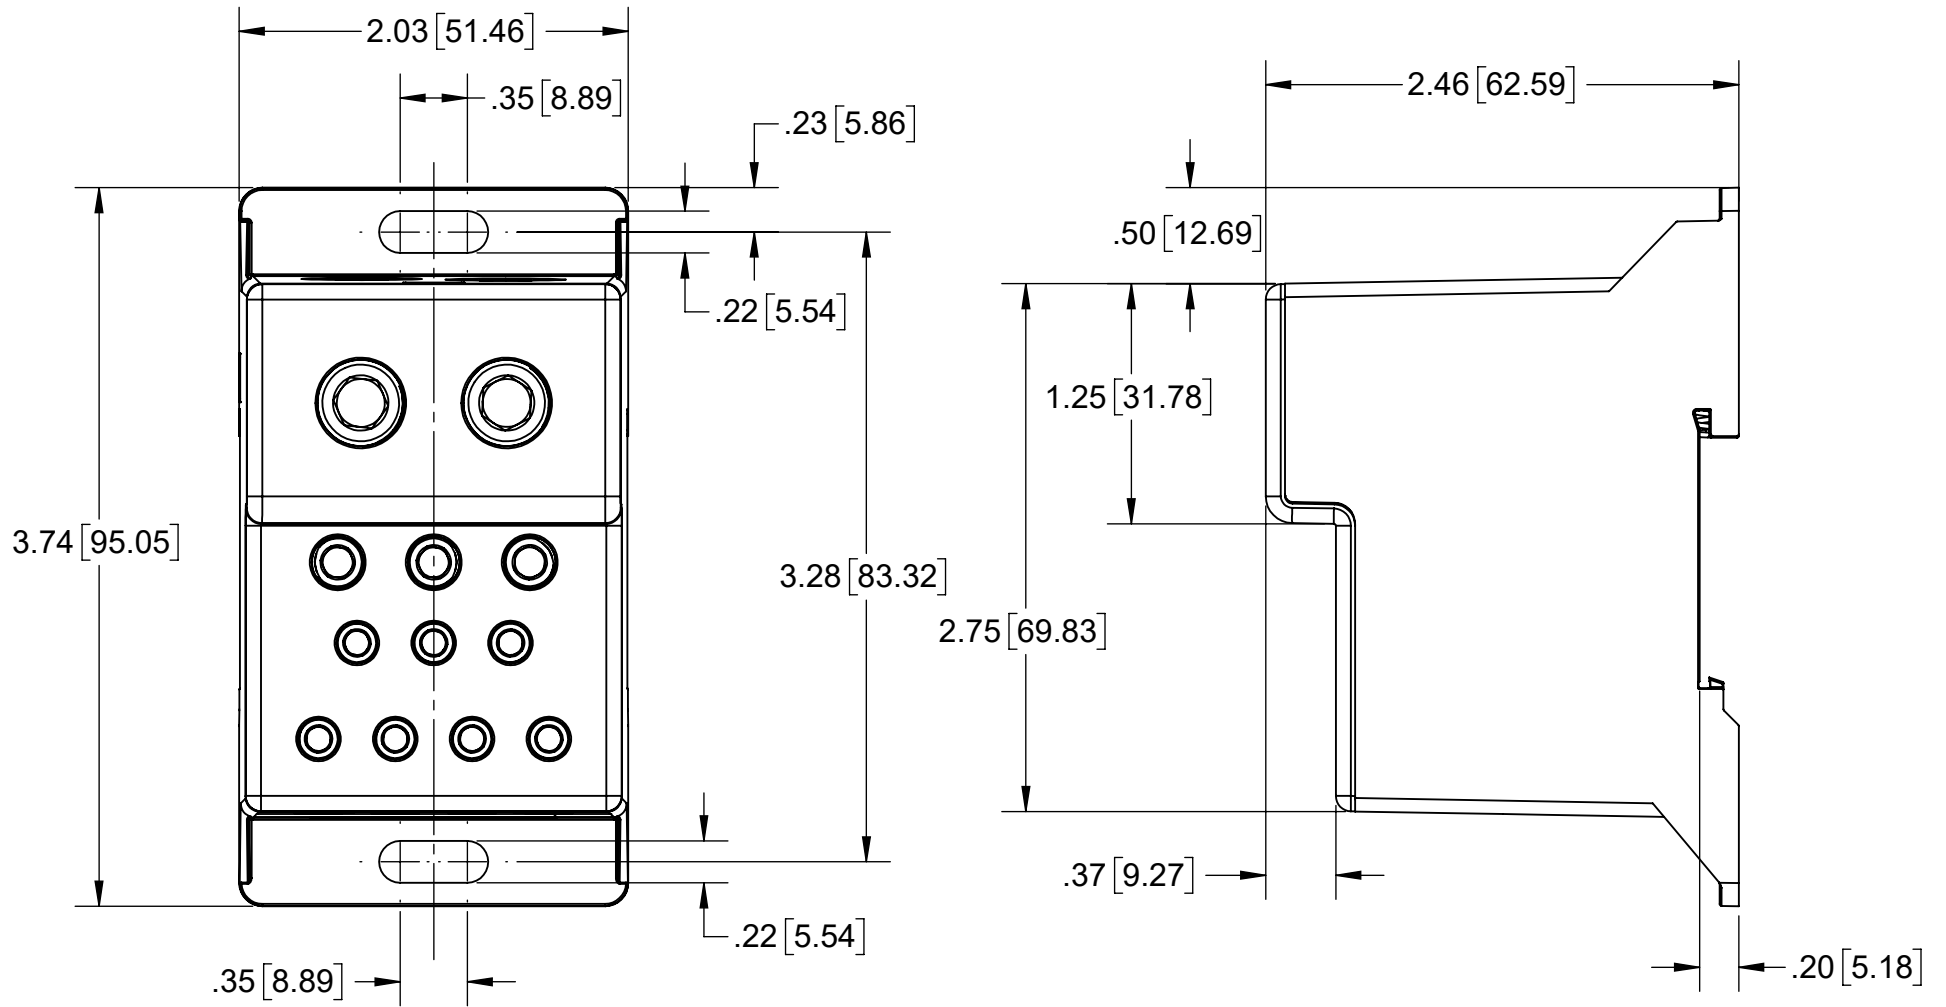

REV	DATE	DESCRIPTION	BY	CK	APP
-	07/13/2019	INITIAL RELEASE			

DIMENSIONS IN [] ARE MILLIMETERS

MERSEN USA NEWBURYPORT-MA, LLC
374 MERRIMAC STREET
NEWBURYPORT, MA 01950

CEP-FSPDB250

POWER DISTRIBUTION BLOCK

250A 600V

OUTLINE DIMENSIONS
NOT TO BE USED FOR PRODUCTION

702267

PRODUCT MANAGER

SIGN:

DATE:

DESIGN ENGINEER

SIGN: